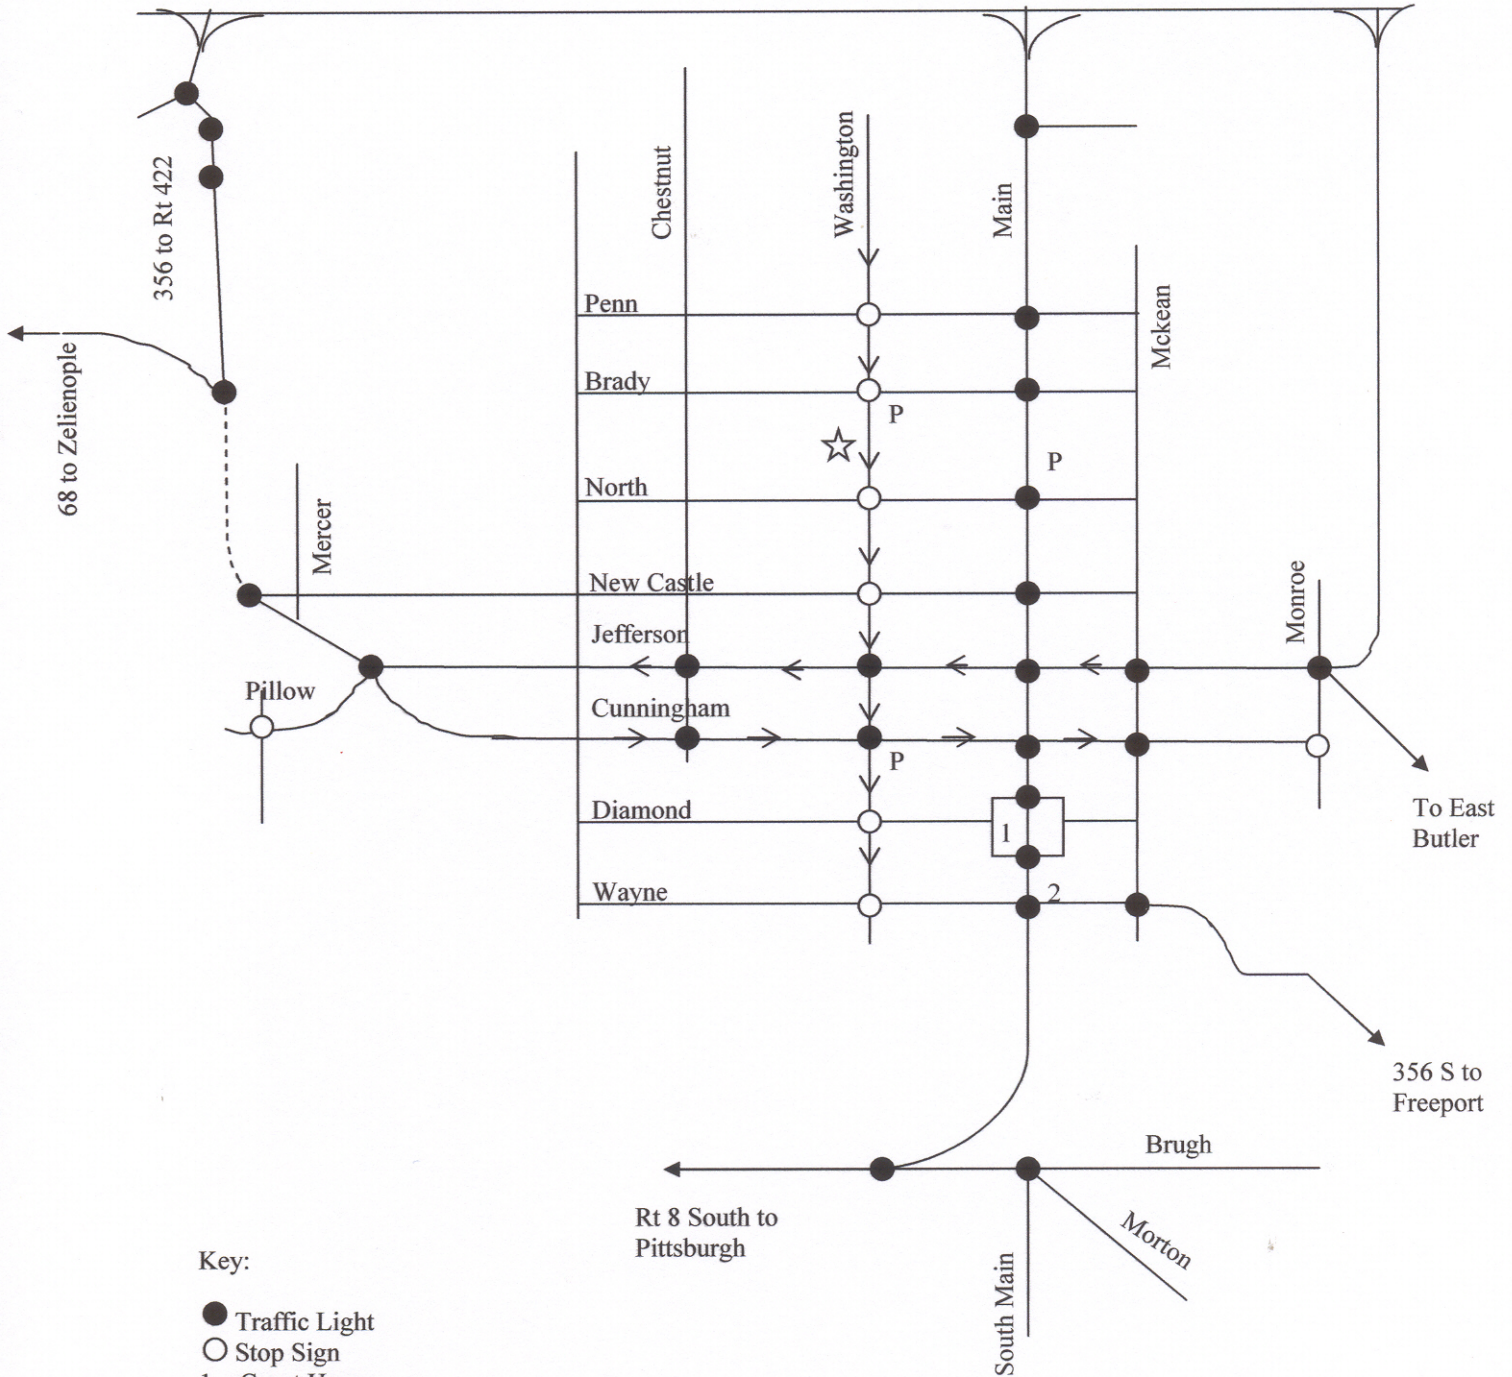

☆ Quilt Explosion-
 At Family First Resource Center
 216 N. Washington Street
 Butler, Pa 16001

Rt. 8 North to
 Harisville and
 Franklin

Rt. 68 North
 To East Brady
 & Clarion

W ← To New Castle

Rt 422

To Kittanning → E

Key:

- Traffic Light
- Stop Sign
- 1 Court House
- 2 Post Office
- P Parking